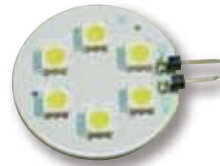

- LIN-112SV-CW
- Cool White

- LIN-217XL-CW
- Cool White

- LIN-251BB
- Warm White

- LIN-253BB
- Warm White

24V DC

- LIN-601MM series
- Cool White
- Warm White

- LIN-601PB-WW
- Warm White

- LIN-601PB-CW
- Cool White