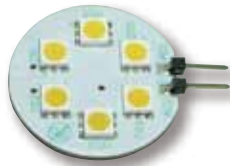

- LIN-112SV-CW
- Cool White

- LIN-217XL-CW
- Cool White

- LIN-251BB
- Warm White

- LIN-253BB
- Warm White

24V DC

- LIN-601MM series
- Cool White
- Warm White

- LIN-601PB-WW
- Warm White

- LIN-601PB-CW
- Cool White