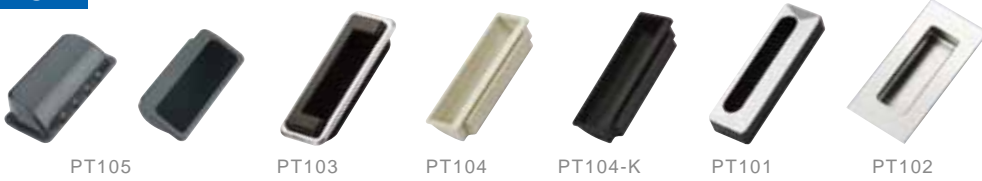

LATCHES

COMPRESSION TYPE LATCHES

LATCHES

HANDLE

HINGS

DRAW LATCHES

CLAMP

PULL

LID STAY

ADJUST CASTER

STAINLESS STEEL SLIDE

DOOR CATCH

STEEL SLIDE

LEVELING

HAND LEVER & KNOB

ACCESSORIES